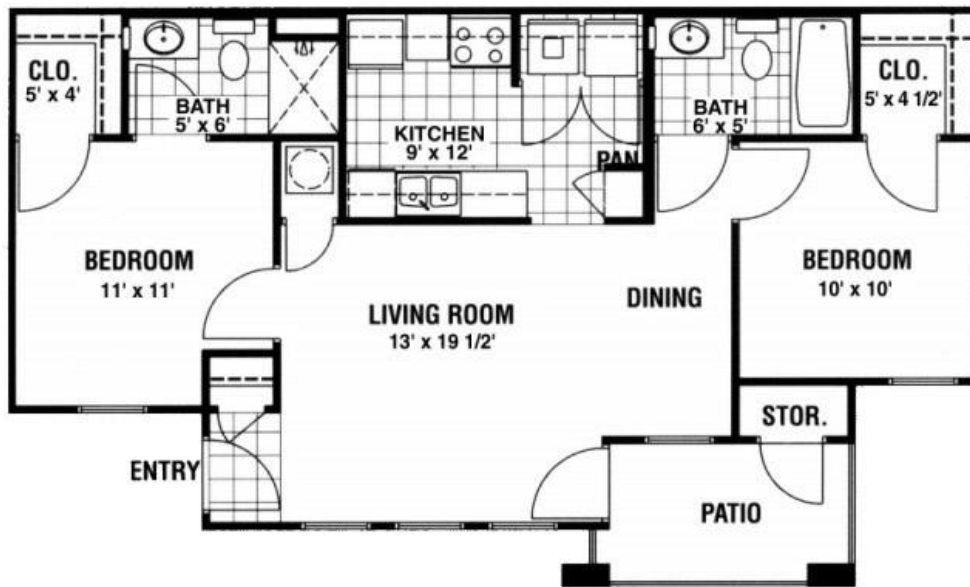

TWO BEDROOM / TWO BATH
818 Sq. Ft.*

* All Square Footage is approximate only.

Autumn Brooke Apartment Homes

2727 Valley View Drive
Chickasha, OK 73018

(405) 224-2633

AutumnBrookeApartments.com